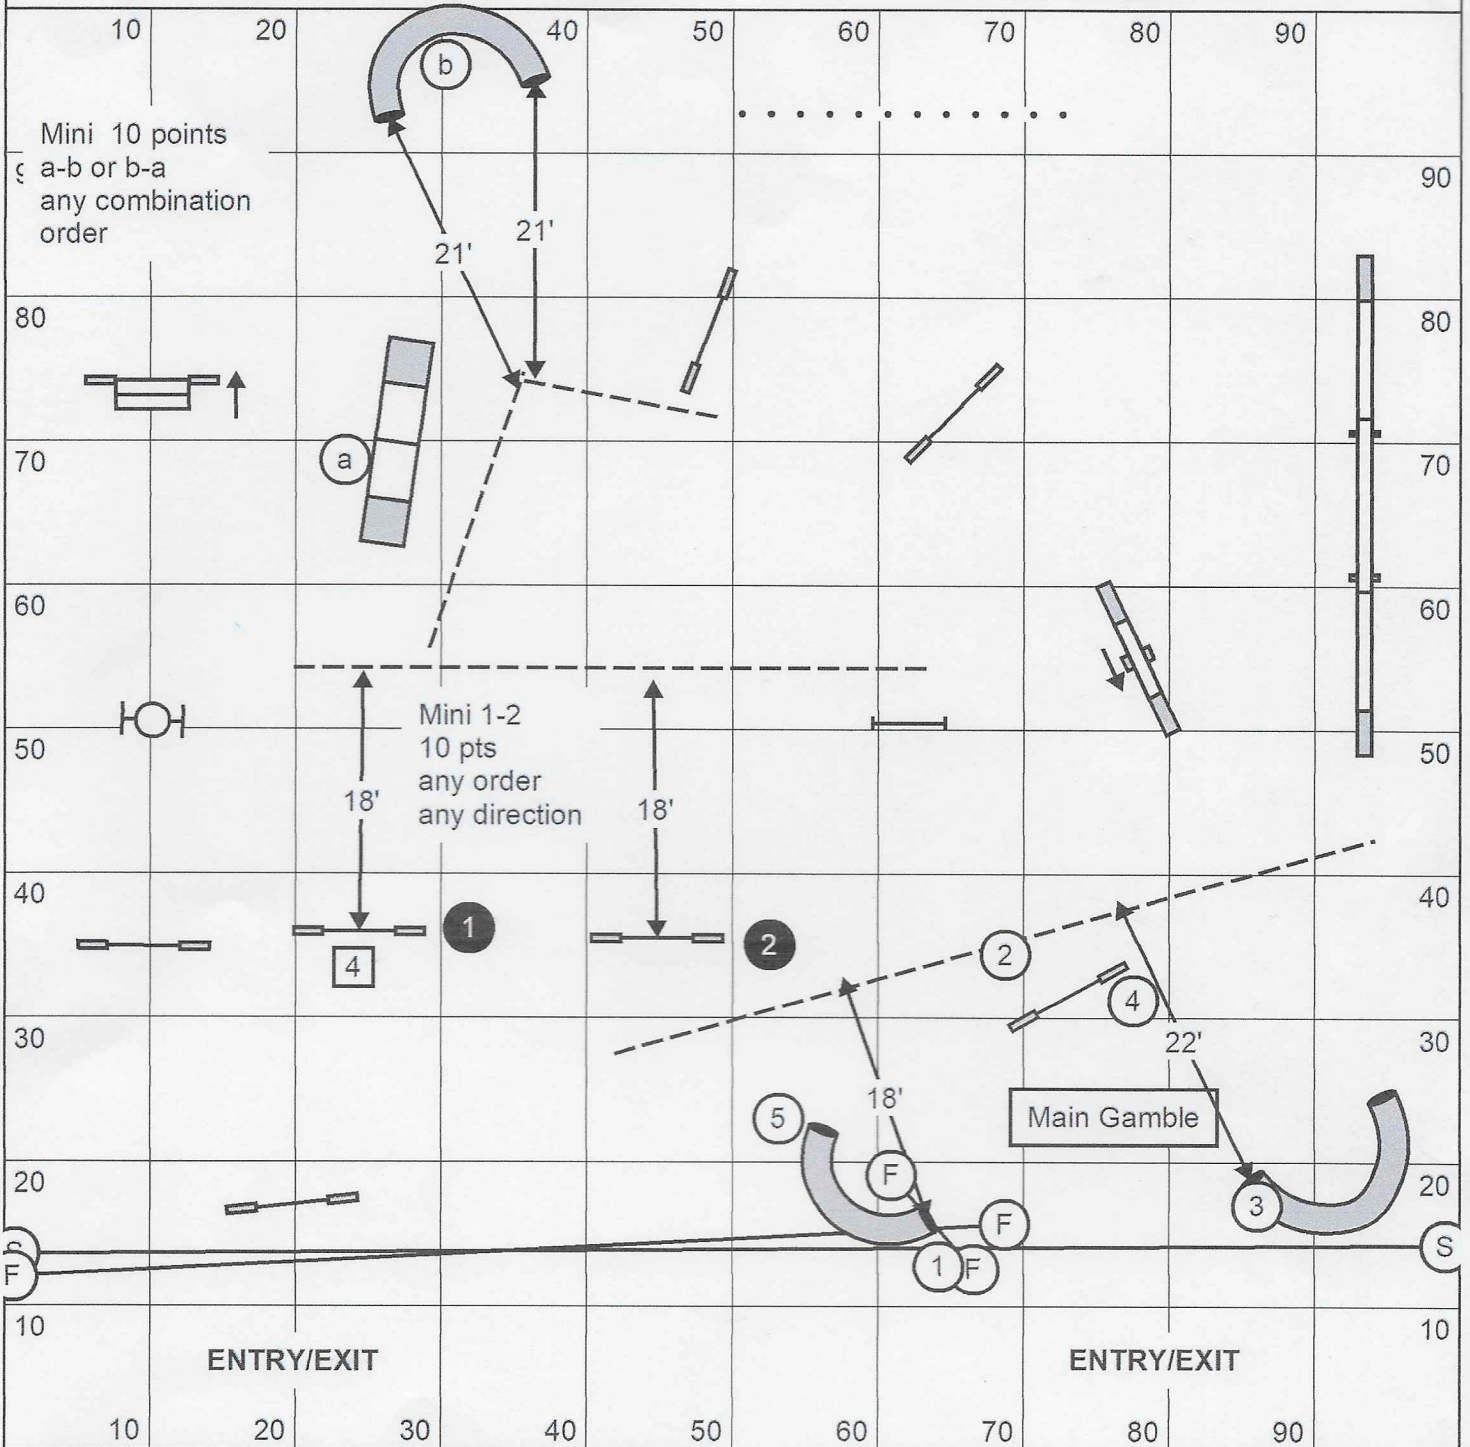

May 12

REGIONAL CHAMPIONSHIPS - GAMBLERS

Designing Judge: Trish Levesque

Judged by: Trish Levesque

OPENING SCT: 40 sec

Open Reg/Spec GT : 19 s
24"/20"R & 20"/16"S

Open Vet GT (Open + 20%): 23 s
20"/16" SDV & 16"/12" DDV

Medium Reg/Spec GT (Open + 10%): 21 s
16"/12"R & 12"/8"S

Medium Vet GT (Med + 20%): 25 s
12"/8" SDV & 8"/4" DDV

Mini Reg/Spec GT (Open + 20%): 23 s
8"R & 4"S

Mini Vet GT (Mini + 20%): 28 s
4" SDV