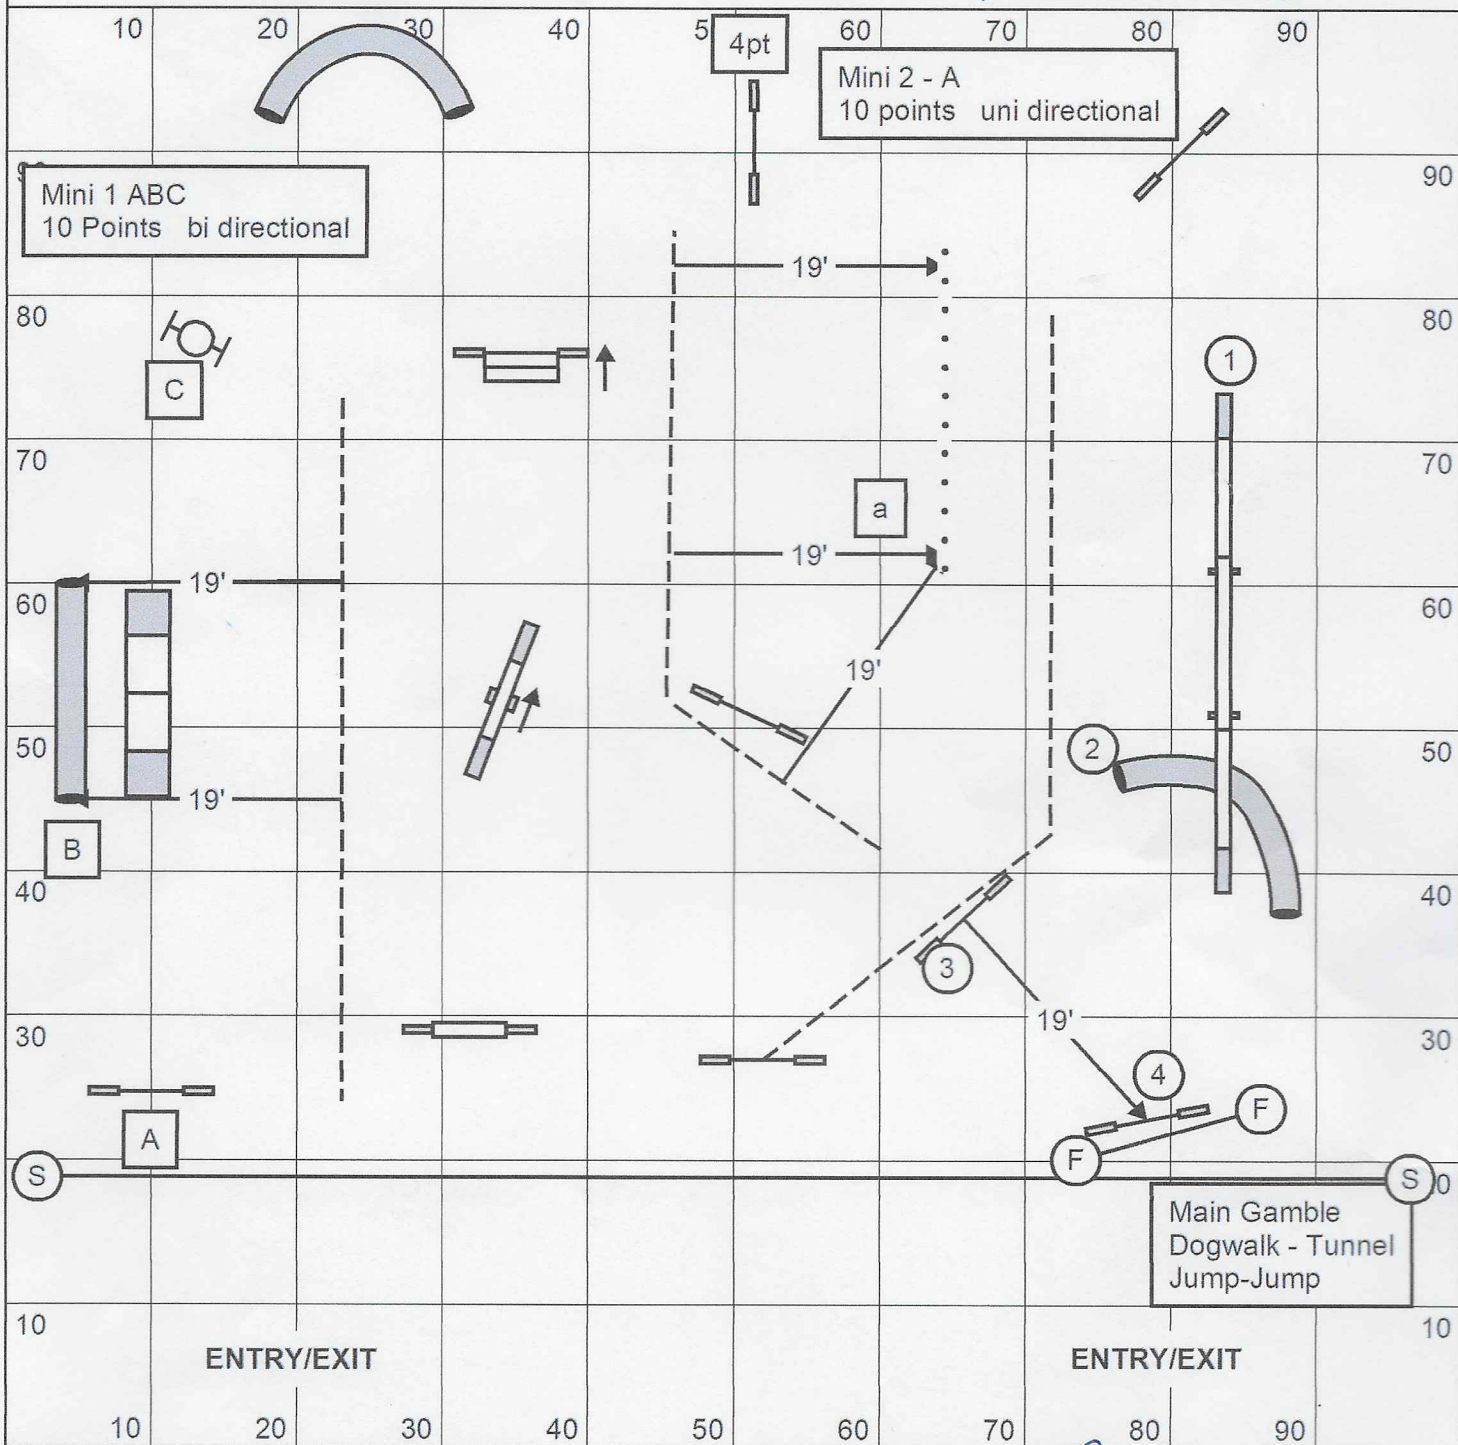

May 11

REGIONAL CHAMPIONSHIPS - GAMBLERS

Designing Judge: Kim Collins

Judged by: *Traci Levesque*

OPENING SCT: 40 sec

Open Reg/Spec GT : 18 s
24"/20"R & 20"/16"S

Open Vet GT (Open + 20%): 22 s
20"/16" SDV & 16"/12" DDV

Medium Reg/Spec GT (Open + 10%): 20 s
16"/12"R & 12"/8"S

Medium Vet GT (Med + 20%): 24 s
12"/8" SDV & 8"/4" DDV

Mini Reg/Spec GT (Open + 20%): 22 s
8"R & 4"S

Mini Vet GT (Mini + 20%): 26 s
4" SDV